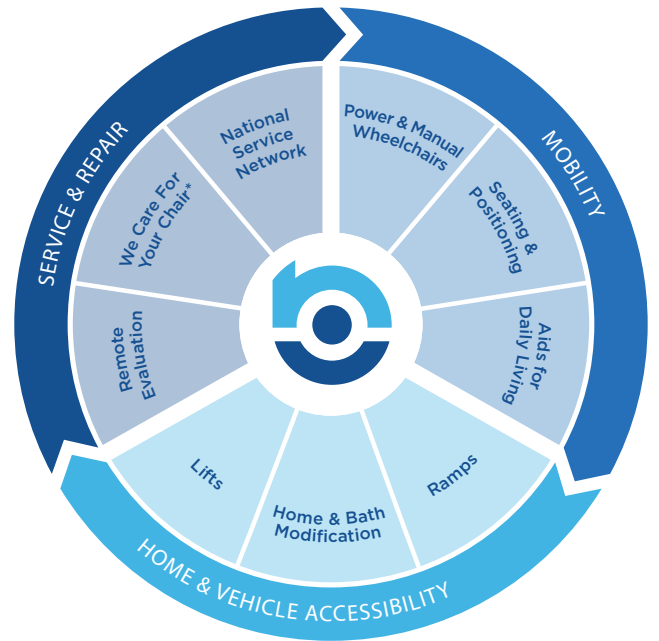

# COMPLETE MOBILITY SOLUTIONS

## NSM360

COMPLETE MOBILITY SOLUTIONS

MOBILITY ACCESSIBILITY SERVICE

Whether the mobility needs are simple, complex, or somewhere in-between, National Seating & Mobility (NSM) is focused on providing our clients with 360-degree Complete Mobility Solutions. The solution may be customizing a power wheelchair, helping ensure independence and safety in the home, or servicing equipment to keep our clients moving. No matter the mobility solution, at NSM, our goal always is to help our clients move through life.

## MOBILITY

National Seating & Mobility (NSM) provides customized complex rehabilitation technology solutions for children and adults living with a broad spectrum of mobility needs.

Each client and their clinical team collaborates with a certified NSM Assistive Technology Professional (ATP) to determine the mobility solutions to best support physical and functional skills, daily activities, and accessibility in and around the home.