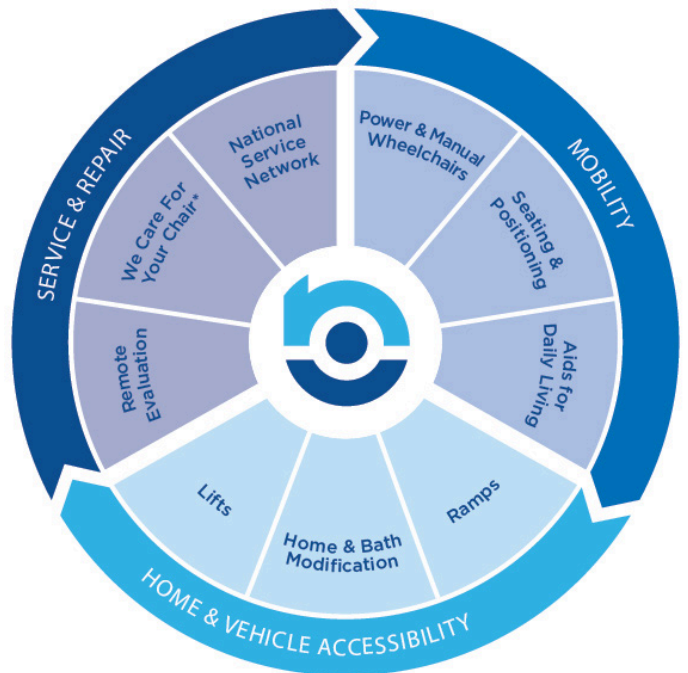

HOME & VEHICLE ACCESSIBILITY

MOBILITY ACCESSIBILITY SERVICE

LET'S GET *moving*

MOBILITY ACCESSIBILITY SERVICE

National Seating & Mobility (NSM) is dedicated to fulfilling all facets of mobility, offering 360-degree Complete Mobility Solutions that address both in-home and external mobility needs. Our services range from custom power wheelchairs to home modifications like ramps and stair lifts for safety and independence. At NSM, we strive to ensure that every solution we provide enhances our clients' ability to move through life with ease.